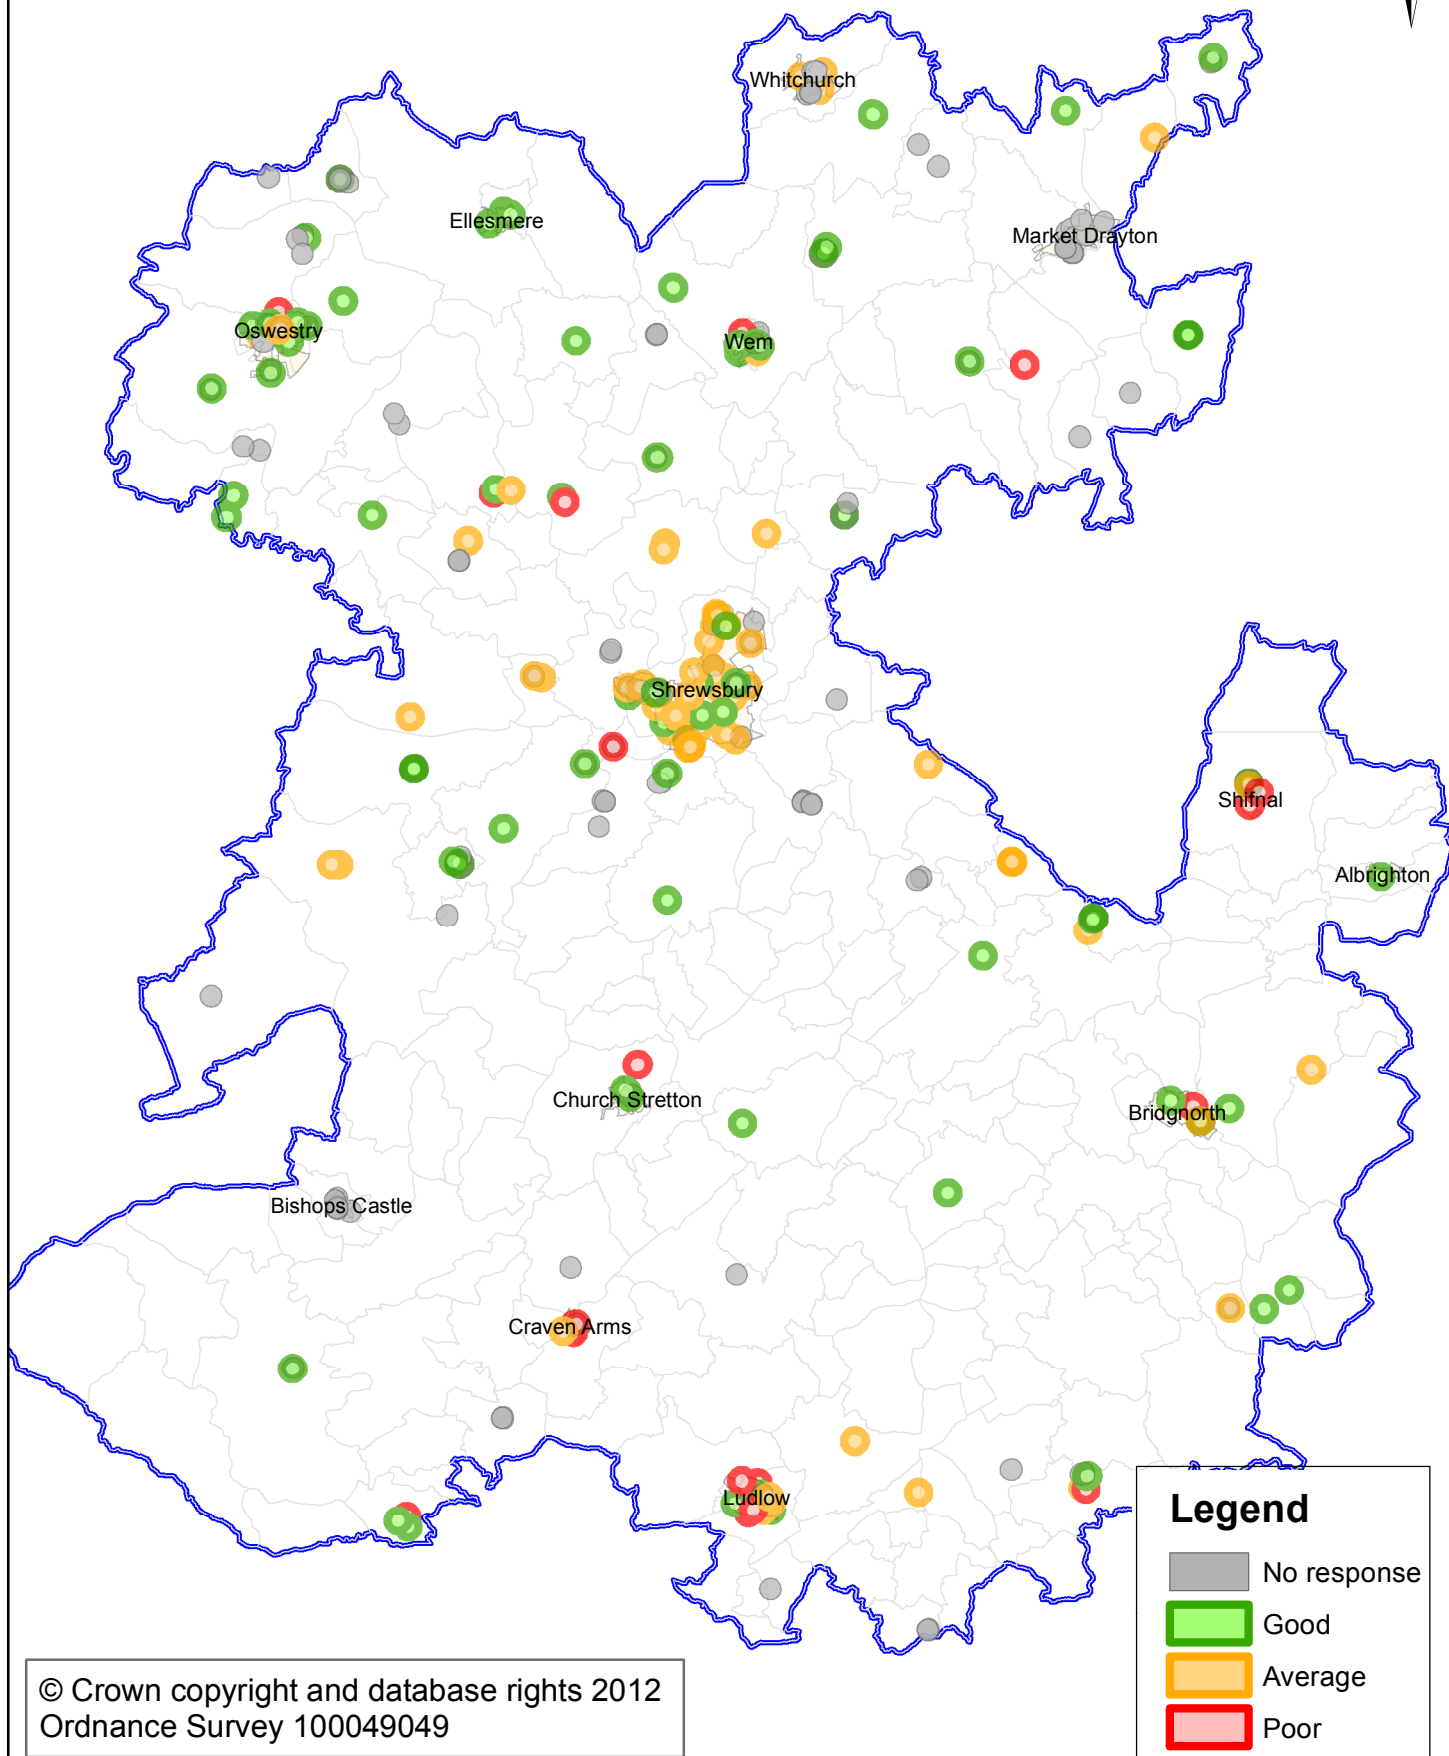

# SHROPSHIRE PLAY AREAS QUALITY ASSESSMENT 2012

© Crown copyright and database rights 2012  
Ordnance Survey 100049049

**OUTDOOR RECREATION**  
The Shirehall, Abbey Foregate  
Shrewsbury, Shropshire, SY2 6ND  
Scale: 1:354,097